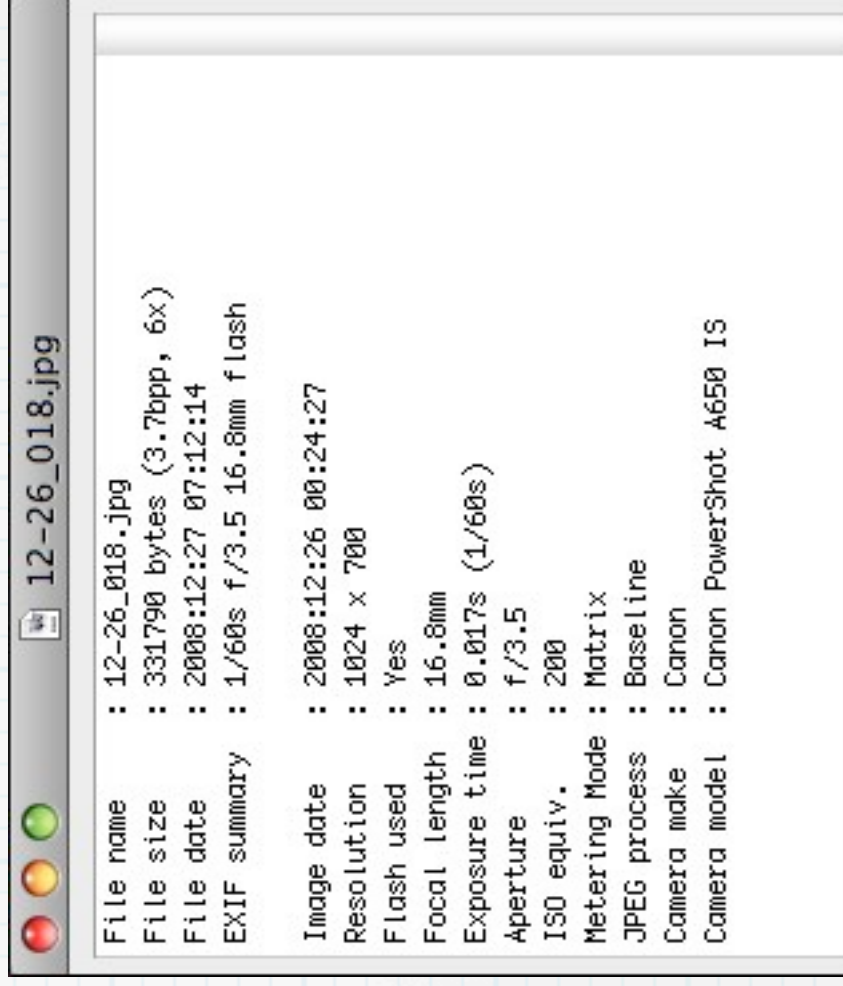

EXIF Viewer

* Quick view

* Freeware