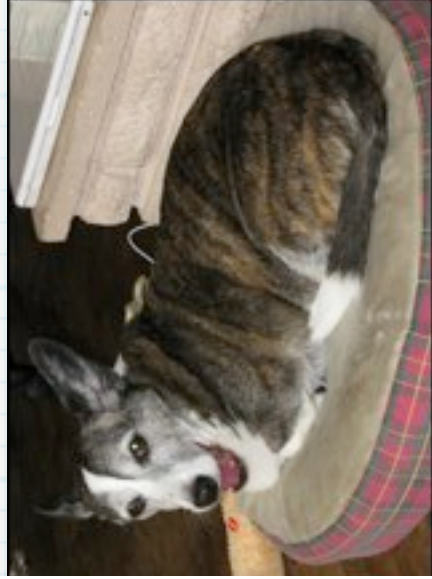

What is EXIF?

Digital photographers should know

JIF

- * Exchangeable Image File Format
- * Hidden data in JPEG files
 - * How, when and where
- * Written by digital cameras
- * Used by photo software

Added by your camera

the picture part

JPEG file

the EXIF part

Photo Info	
Image	
Width:	2,592 pixels
Height:	1,944 pixels
Original Date:	2/23/2008 8:58:32
Digitized Date:	2/23/2008 8:58:32
File	
Name:	IMG_3863.JPG
Size:	1.2 MB
Modified:	2/23/2008 8:58:32
Imported:	2/24/2008 9:34:28
Camera	
Maker:	Canon
Model:	Canon PowerShot A95
Software:	—
Exposure	
Shutter:	1/60
Aperture:	f/2.8
Max Aperture:	f/2.8
Exposure Bias:	0.00
Exposure:	—
Exposure Index:	—
Focal Length:	7.81mm
Distance:	—
Sensing:	One-chip color area
Light Source:	—
Flash:	On
Metering:	Pattern
Brightness:	—

Used by photo
software

Cmd-I to view

Width: 2,592 pixels
Height: 1,944 pixels
Original Date: 2/23/2008 8:58:32
Digitized Date: 2/23/2008 8:58:32
▼ File
Name: IMG_3863.JPG
Size: 1.2 MB
Modified: 2/23/2008 8:58:32
Imported: 2/24/2008 9:34:28
▼ Camera
Maker: Canon
Model: Canon PowerShot A9
Software: —
▼ Exposure
Shutter: 1/60
Aperture: f/2.8
Max Aperture: f/2.8
Exposure Bias: 0.00
Exposure: —
Exposure Index: —
Focal Length: 7.81mm
Distance: —
Sensing: One-chip color area
Light Source: —
Flash: On
Metering: Pattern
Brightness: —
ISO Speed: —