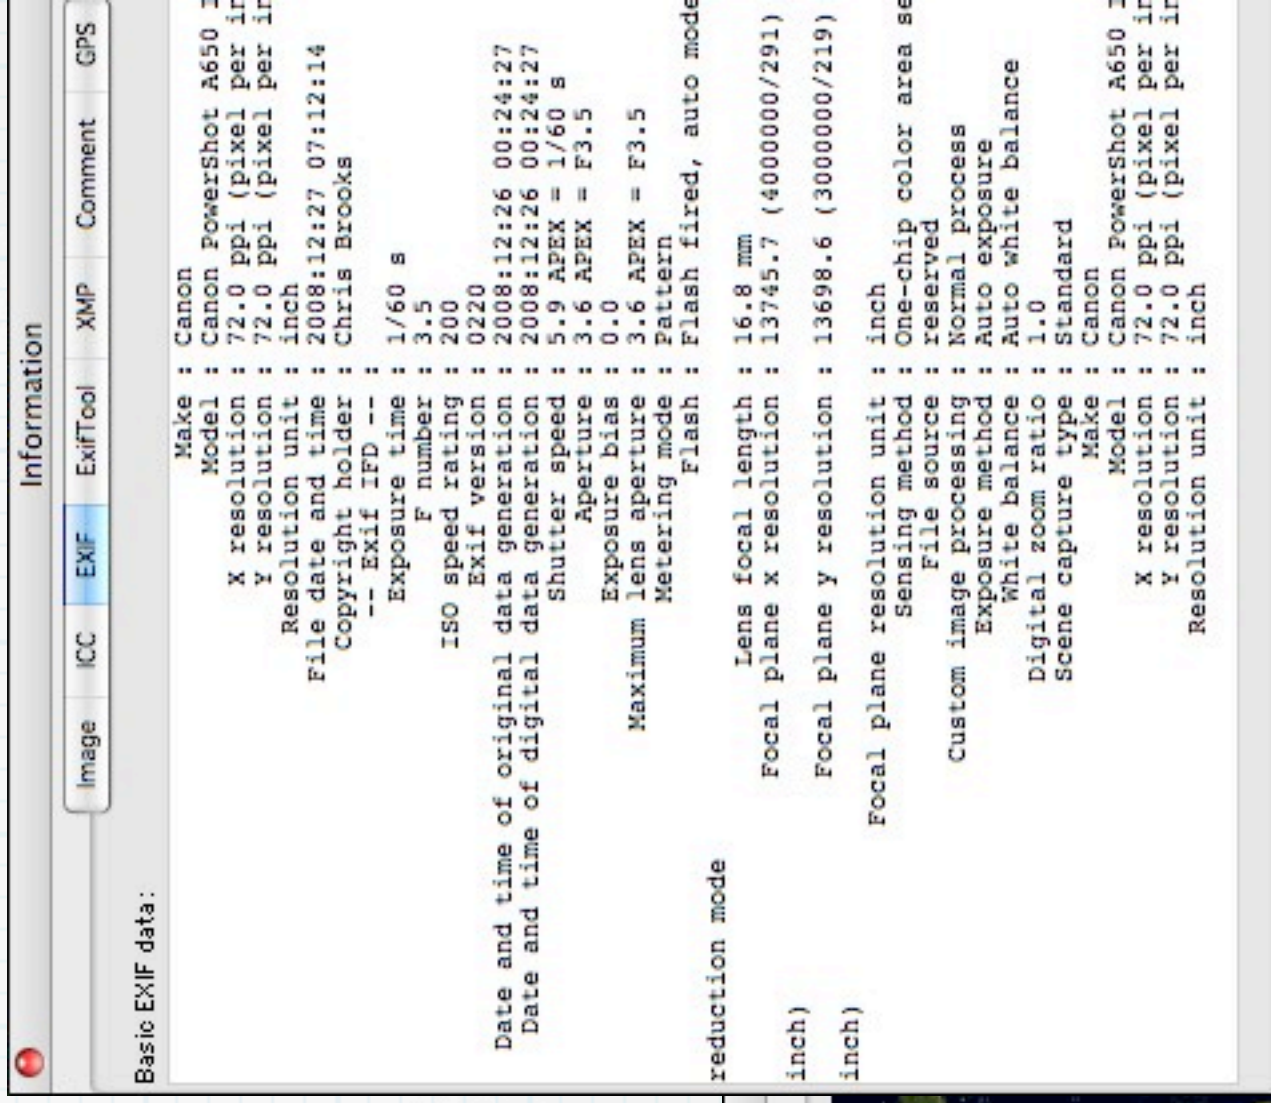

GraphicConverter

Each program
does it
differently