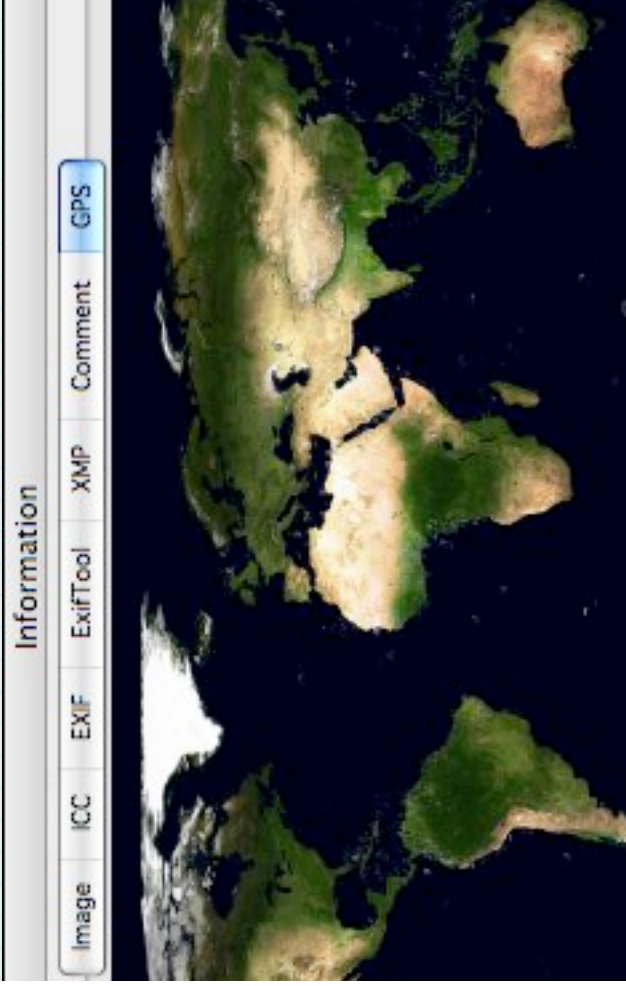

GraphicConverter

Each program
does it
differently