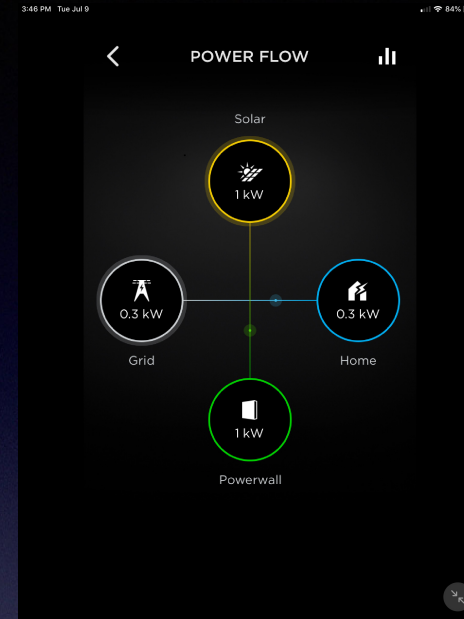

Power Outage Tuesday July 9, 2019