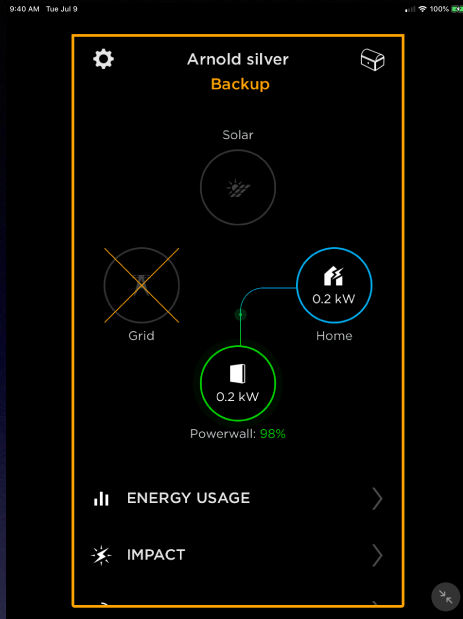

Power Outage Tuesday July 9, 2019