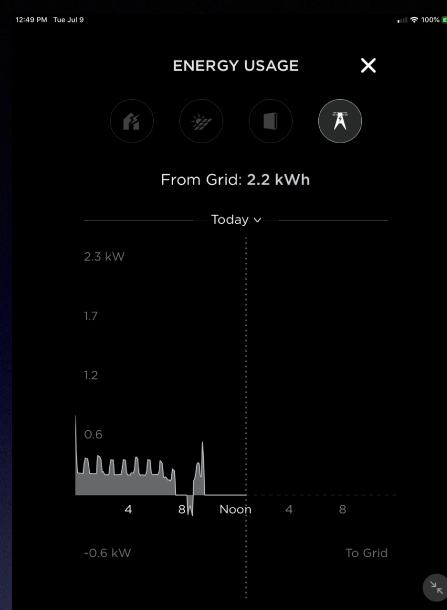

Power Outage Tuesday July 9, 2019