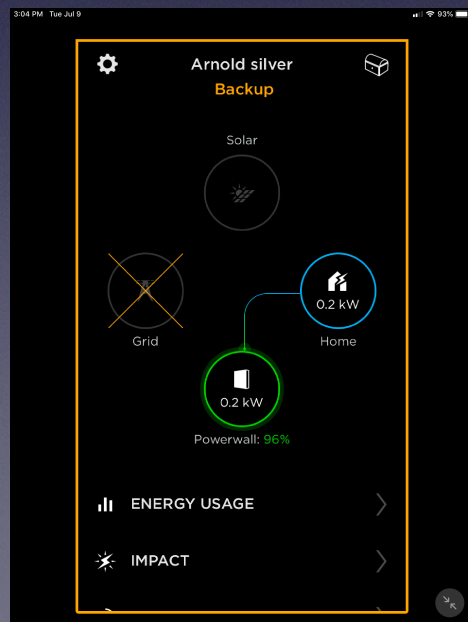

Power Outage Tuesday July 9, 2019