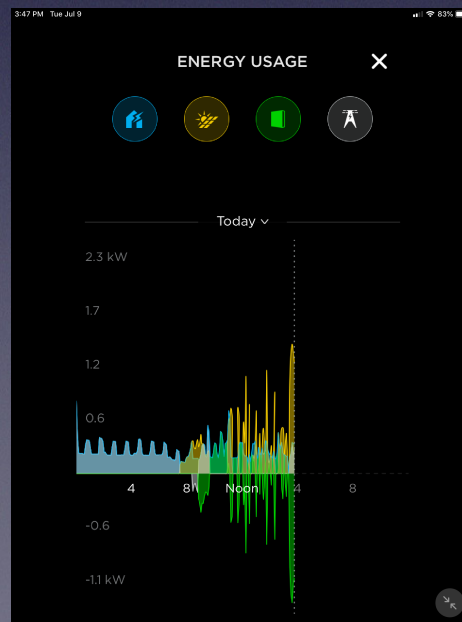

Tesla Powerwall

Automatically Backup Your Home
During an Electric Power Outage

Arnold Silver

Back-up Electricity During Outage

- Powerwall is a Li-ion battery pack that stores up to 13.5 kWh of electrical energy
- Solar electric power required to charge the battery
- Battery automatically switches-on seamlessly if there is a grid power outage
- Automatically switches-off seamlessly when grid power resumes

Two Options Available From Tesla

Whole-home backup
Three batteries

Essential-load backup
One battery

Powerwall
installation
in my
garage

Tesla Provides an App for iOS Devices

- Powerwall system is connected to my WiFi
- Data is continuously available to me and to Tesla (so they can monitor performance)

Power Outage Tuesday July 9, 2019

Thursday August 15, 2019