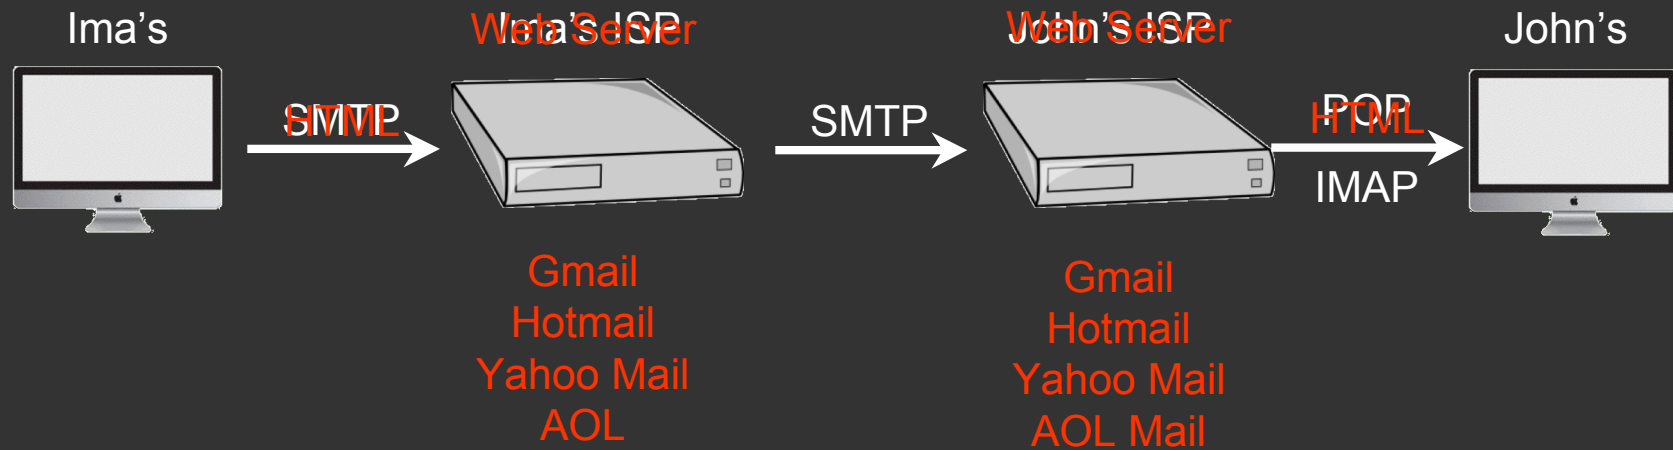

Web based email