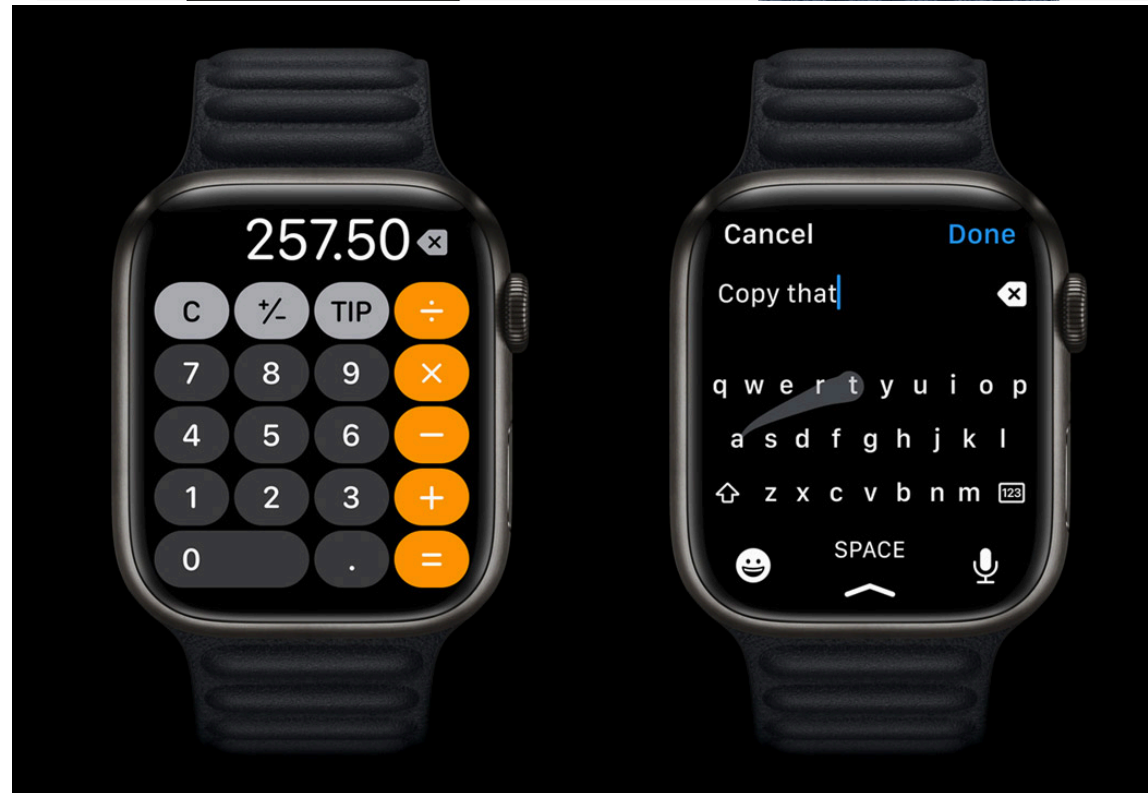

New Apple Products Announced September 14

SBAMUG General Meeting Sept. 29, 2021

Kent McDonald

New and Still-Available Apple Products

- **New Products Introduced at Apple's Sept. 14 Event:**

- Apple Watch Series 7
- iPhone 13, iPhone 13 Pro
- iPad-10.2 inch, iPad Mini-8.3 inch

- 20% Larger screen, brighter, always visible
- Thinner, 1 mm taller body, Two Case Sizes
- Larger screen buttons
- Full-Size Keyboard
- 18 hour battery
- 33% Faster wireless charging
- Golf, Biking Software, Blood Ox
- 5 Body/band colors

iPhone-13 Unique Colors

Improved iPad “Regular” 10.2 inch Features

- A13 Bionic Chip, 20% Faster GPU, Neural Engine
- Better Cameras: 8MP Wide (back) and 12MP Ultra-Wide (front, FaceTime)
- Center Stage and Picture-in-Picture
- Touch ID on Home Button
- Optional Keyboard, Apple Pencil (1st Generation)
- Cellular Option: Gigabit-Class LTE
- LED-backlit Multi-Touch Retina Display

New iPad Mini Features

- 8.3 inch Liquid Retina LED-backlit Multi-Touch Display (“All Screen”)
- 40% faster A15 Bionic Chip, 6-core CPU, 5-core GPU, 16-core Neural Engine
- Touch ID on Top Button, USB-C Port, Choice of 4 finish colors
- Rear/Wide Camera 12 MP, Front Ultra-Wide FaceTime Camera 12 MP
- Center Stage automatically zooms and pans front camera to keep you centered in the frame
- Optional 5G Cellular model, Nano-SIM tray and eSIM support
- Supports Apple Pencil 2nd Generation, but no Home Button or Headphone jack